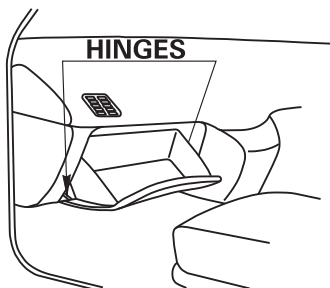

# RYCO FILTERS

FITTING INSTRUCTIONS FOR RYCO CABIN AIR FILTER RCA193M  
2004-06 MAZDA MPV & 2004-ON RX-8  
(Filter is located behind glove box)

OPEN GLOVE BOX AND DETACH  
HINGES ON EITHER SIDE THEN  
REMOVE GLOVE BOX.

REMOVE FILTER HOUSING COVER,  
REMOVE AND REPLACE USED  
FILTERS. ENSURE ARROW ON  
SIDE OF FILTER IS POINTING UP.

DISPOSE OF USED FILTER  
CORRECTLY.

**RYCO Group Pty Ltd**  
29 Taras Ave Altona  
North Victoria 3025  
Australia  
[www.rycofilters.com.au](http://www.rycofilters.com.au)