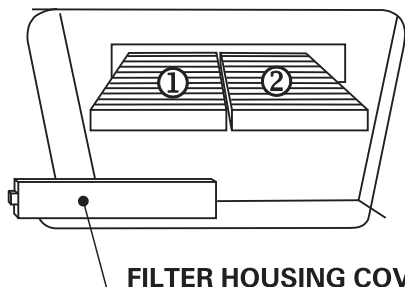

# RYCO FILTERS

FITTING INSTRUCTIONS FOR RYCO CABIN AIR FILTER RCA193M  
2004-06 MAZDA MPV & 2004-ON RX-8  
(Filter is located behind glove box)

OPEN GLOVE BOX AND DETACH  
HINGES ON EITHER SIDE THEN  
REMOVE GLOVE BOX.

REMOVE FILTER HOUSING COVER,  
REMOVE AND REPLACE USED  
FILTERS. ENSURE ARROW ON  
SIDE OF FILTER IS POINTING UP.

DISPOSE OF USED FILTER  
CORRECTLY.

**RYCO Group Pty Ltd**  
29 Taras Ave Altona  
North Victoria 3025  
Australia  
[www.rycofilters.com.au](http://www.rycofilters.com.au)